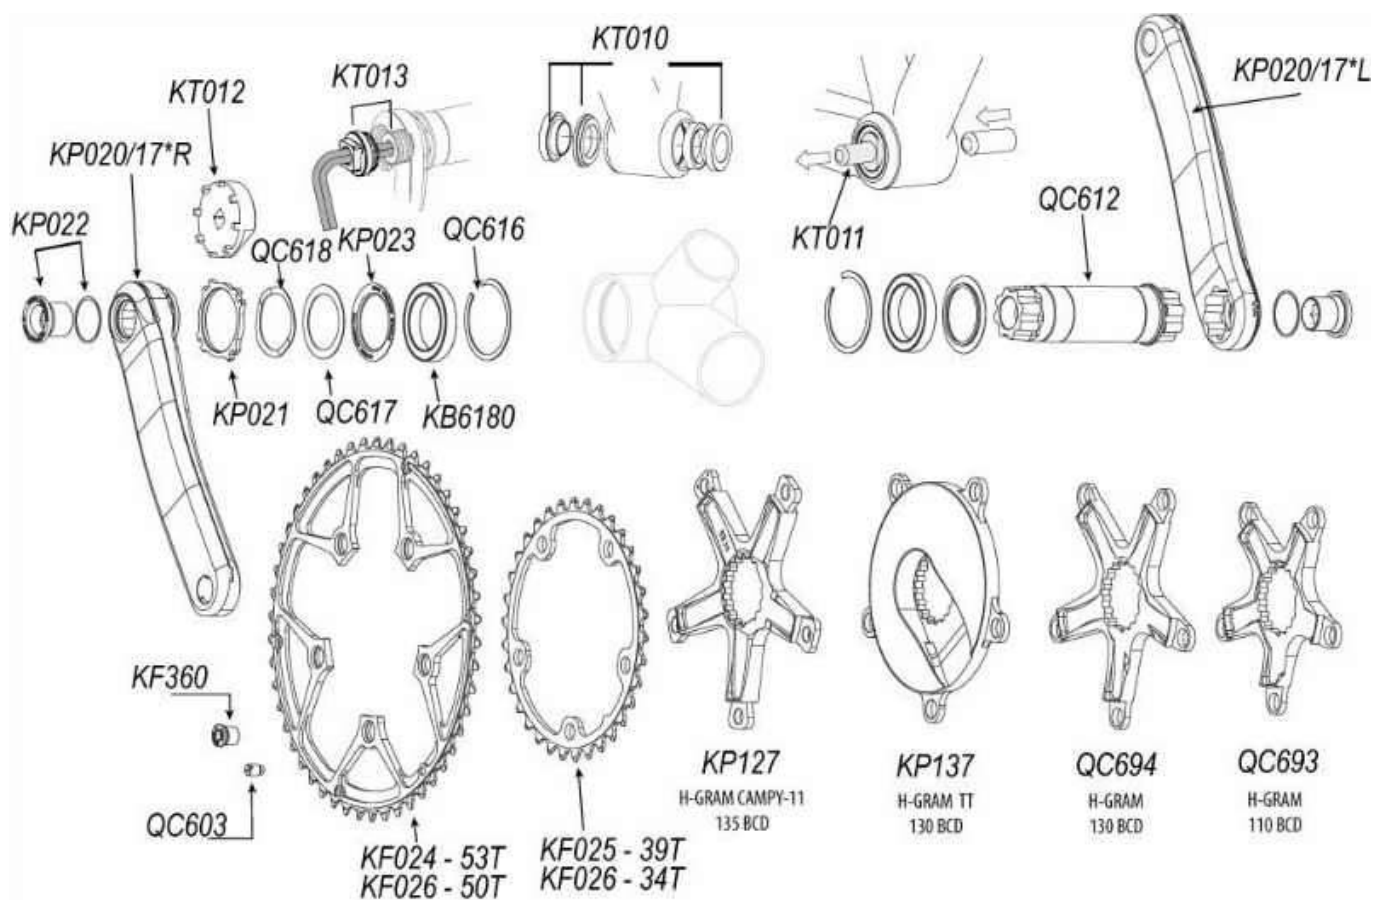

Download

[Cannondale Hollowgram Si Si Crankset Manual](#)

Download

We make it a priority for packages to be shipped within(1) business day of receiving cleared payment(excluding major holidays) Shipping costs listed in this auction are a flat rate that include handling fees and packaging supplies.. Please contact us prior to payment for a ship SRM Cannondale SISL 2 Power Meter 110 BCD Standard Road Bike, Item Description: Free Garmin 510 with Buy-It Now Purchase! This will allow you to use all.

1. [cannondale hollowgram crankset manual](#)
2. [cannondale si crankset manual](#)
3. [cannondale si crankset torque](#)

We reserve the right to choose the most efficient shipping carrier Combined shipping(USA) Combined shipping is done at Pro Tested Gear's discretion and includes limitations based on like-items and overall weight and value of the package.. The winning bidder is responsible for the advertised shipping charges Advertised domestic rates are for the contiguous US only.. Please contact us so we can accomodate for combined shipping and/or extension of payment time.

These hollow cranks are created by bonding together two machined, heat-treated clamshell halves with a super-strong anaerobic bonding agent.. Since the spider is interchangeable, HollowGram cranks have many different double and single-ring chainring options, including XX1. [Slr Sentry 7 Titanium](#)