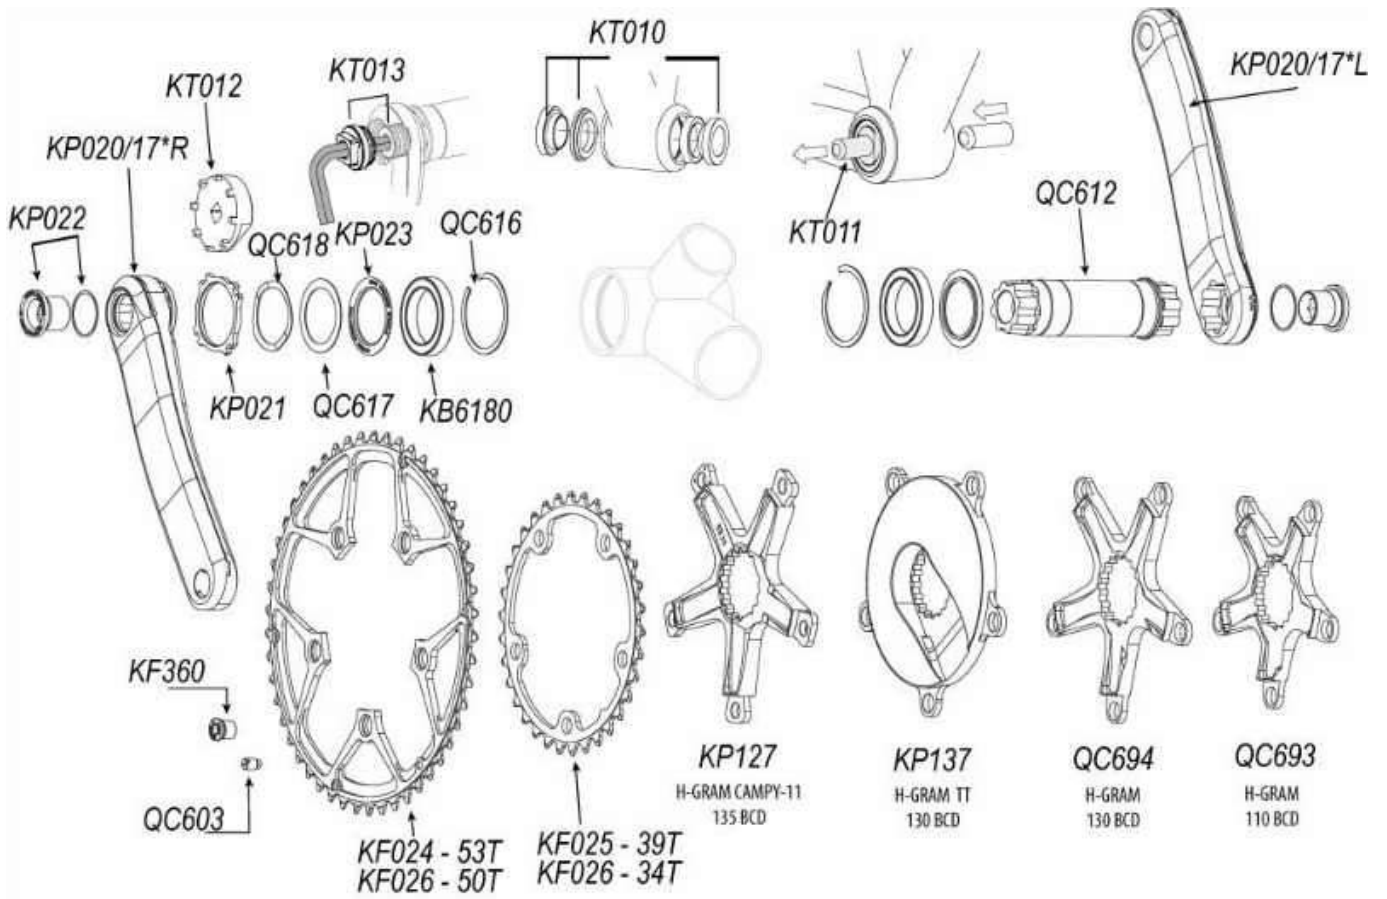

Download

[Cannondale Hollowgram Si Si Crankset Manual](#)

Download

We make it a priority for packages to be shipped within(1) business day of receiving cleared payment(excluding major holidays) Shipping costs listed in this auction are a flat rate that include handling fees and packaging supplies.. Please contact us prior to payment for a ship SRM Cannondale SISL 2 Power Meter 110 BCD Standard Road Bike, Item Description: Free Garmin 510 with Buy-It Now Purchase! This will allow you to use all.

1. [cannondale hollowgram crankset manual](#)
2. [cannondale si crankset manual](#)
3. [cannondale si crankset torque](#)

We reserve the right to choose the most efficient shipping carrier Combined shipping(USA) Combined shipping is done at Pro Tested Gear's discretion and includes limitations based on like-items and overall weight and value of the package.. The winning bidder is responsible for the advertised shipping charges Advertised domestic rates are for the contiguous US only.. Please contact us so we can accomodate for combined shipping and/or extension of payment time.

These hollow cranks are created by bonding together two machined, heat-treated clamshell halves with a super-strong anaerobic bonding agent.. Since the spider is interchangeable, HollowGram cranks have many different double and single-ring chainring options, including XX1. [Slr Sentry 7 Titanium](#)